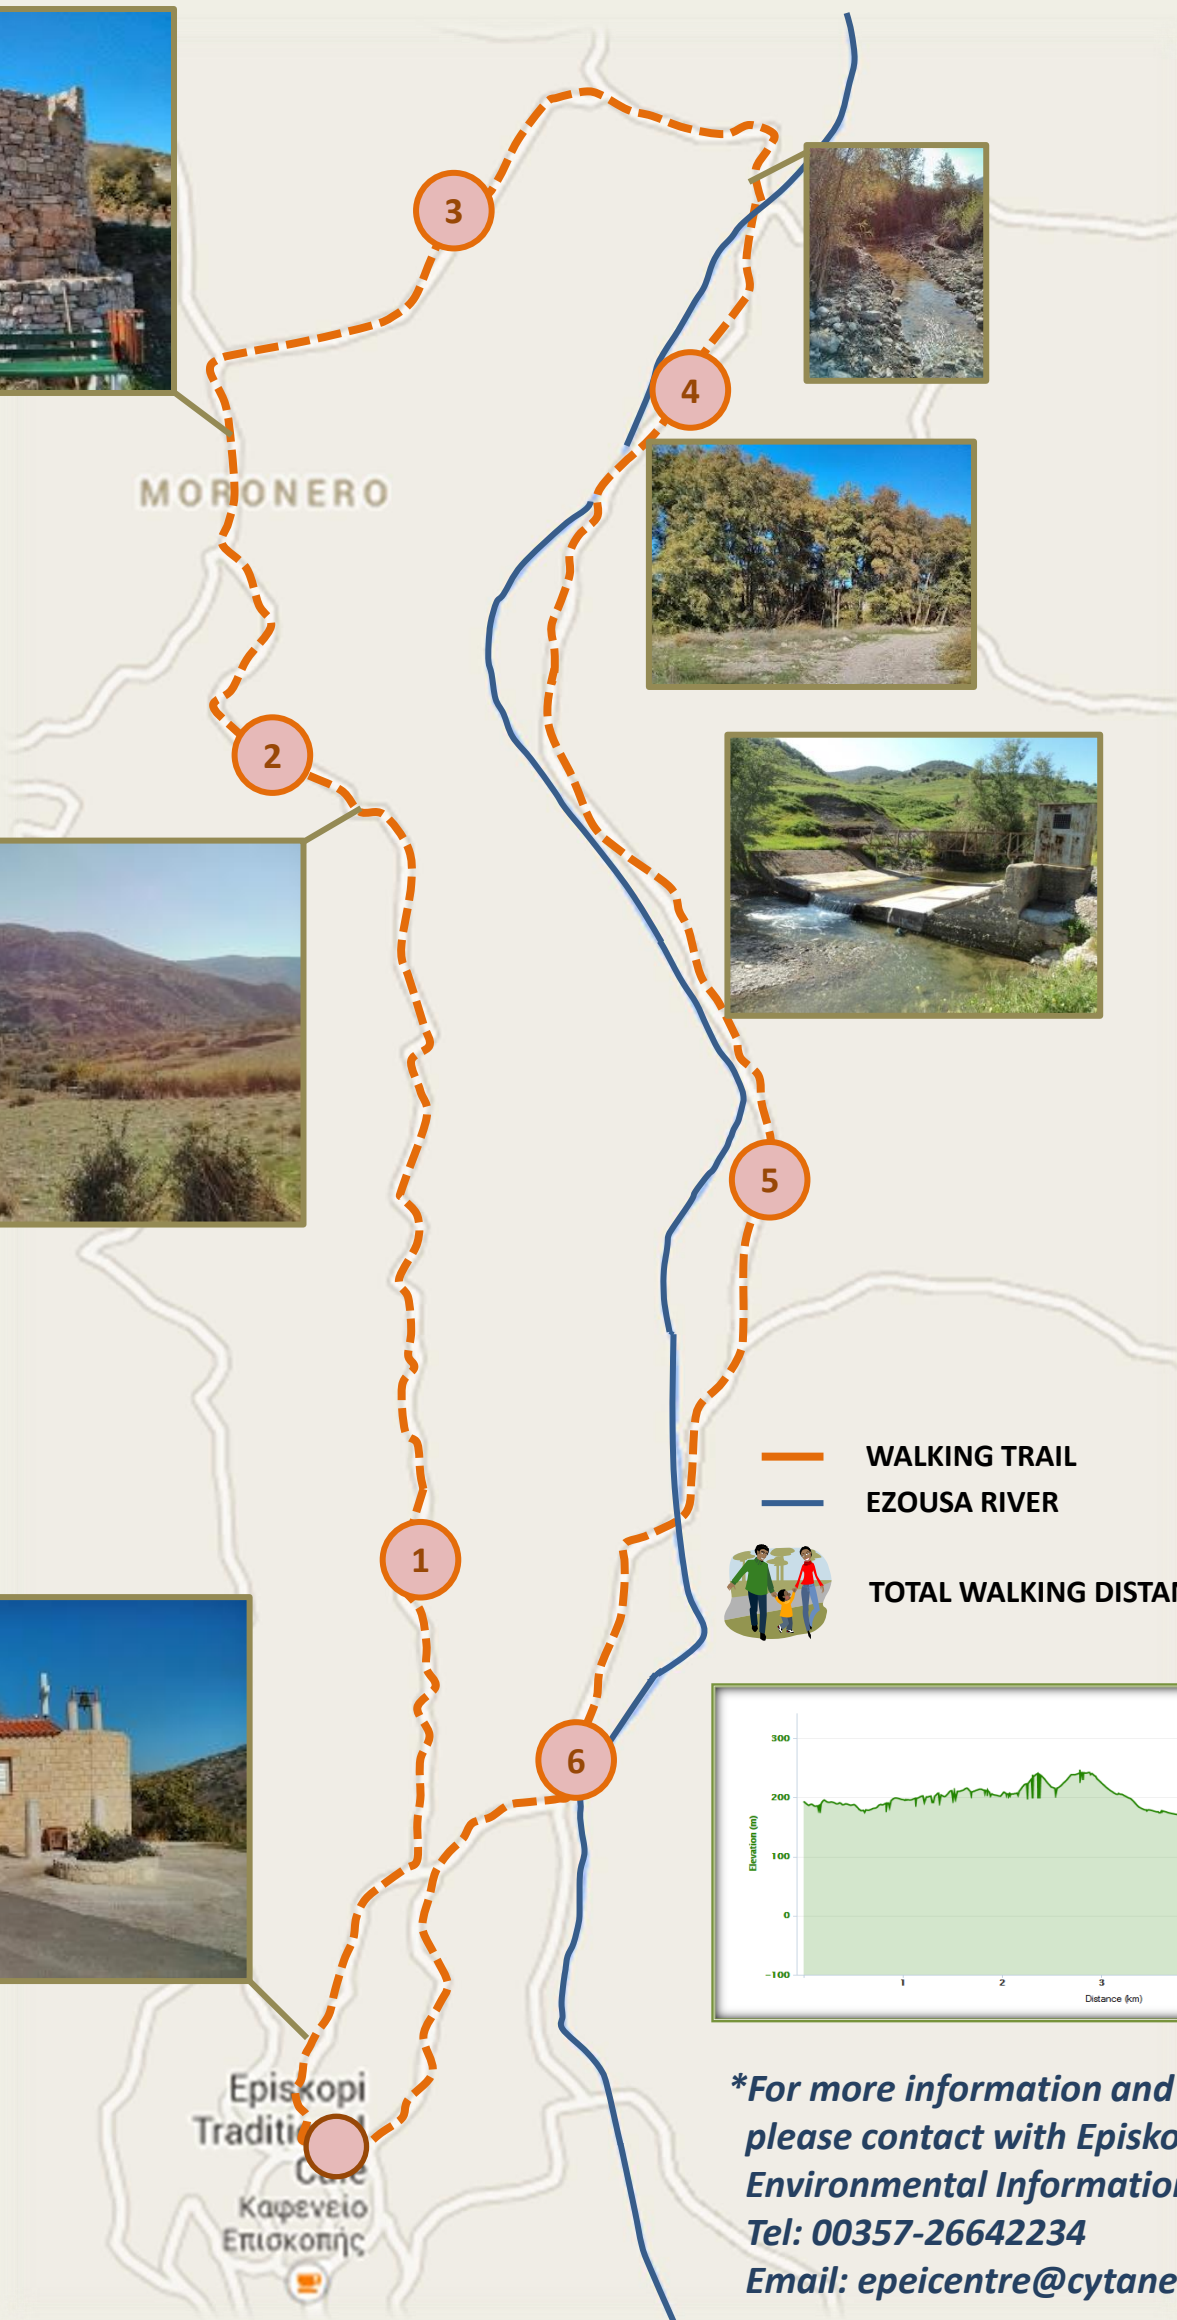

Ezousa Walking Trail

**For more information and details please contact with Episkopi Paphos Environmental Information Centre
Tel: 00357-26642234
Email: epicentre@cytanet.com.cy*